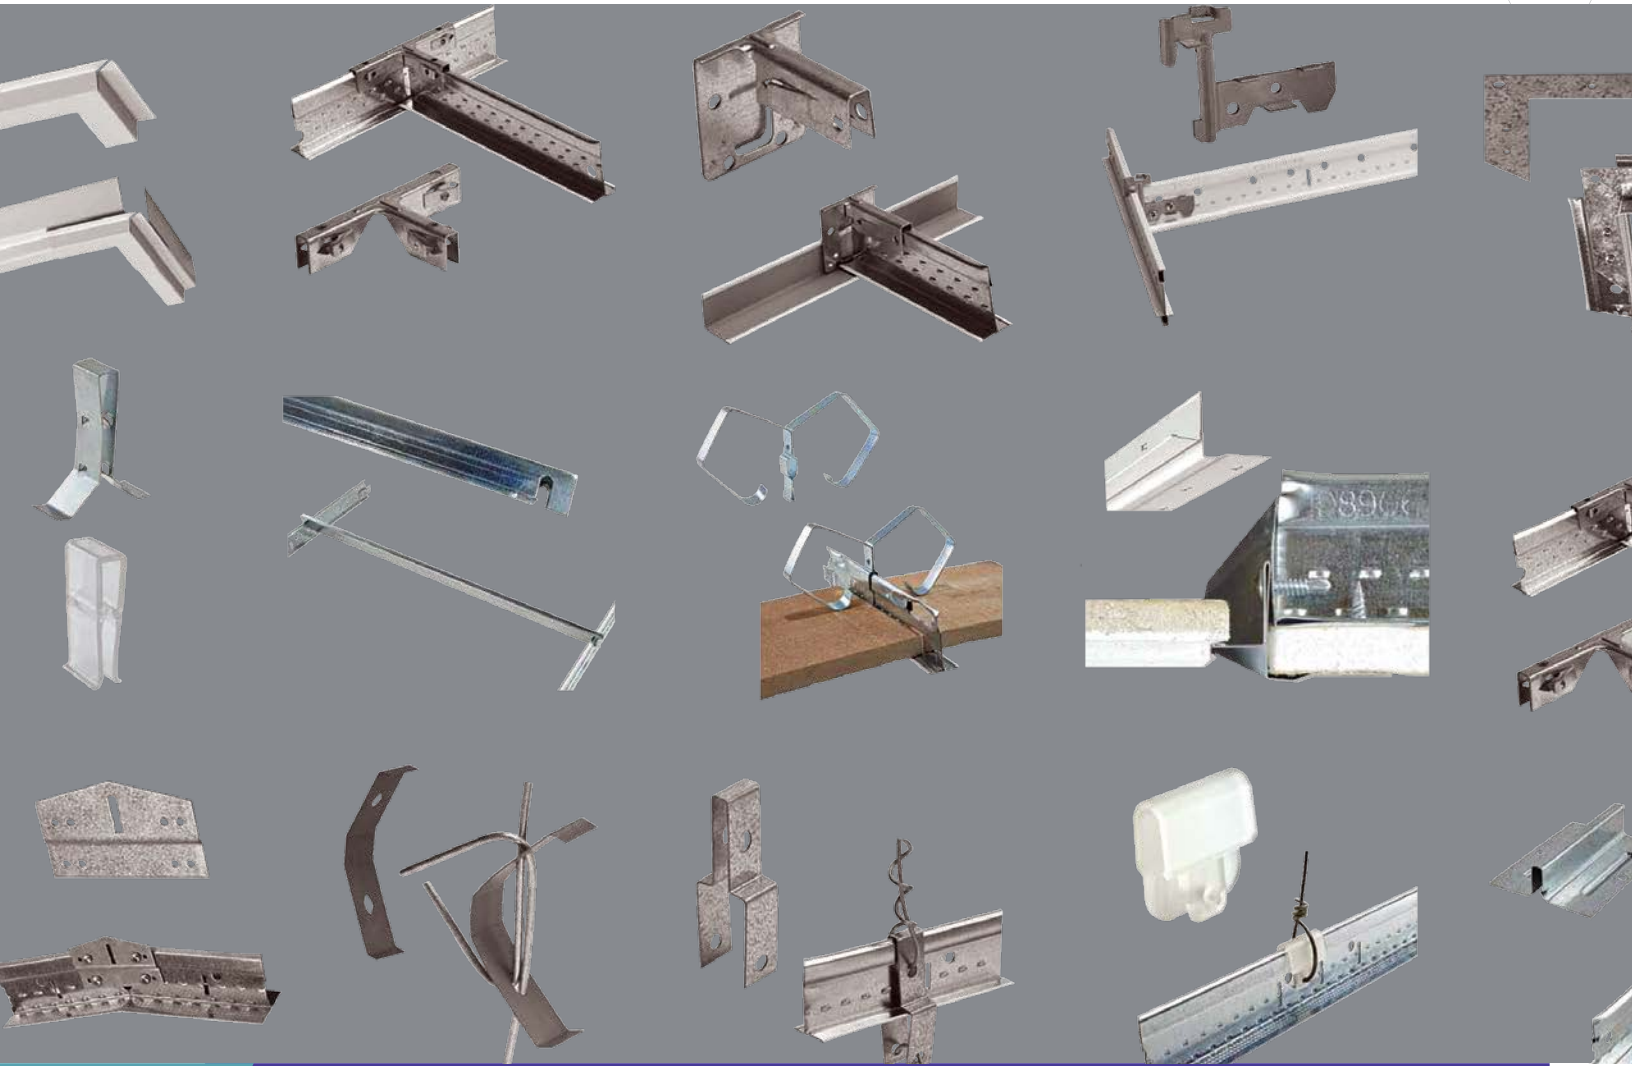

FASTSHIP™ CLIPS & ACCESSORIES

Over 90 acoustical and drywall ceiling clips and accessories are now available for overnight or ground delivery

- The industry's largest assortment of clips and accessories can speed installations, reduce punch list items, and save you time and money
- Get what you need, in the quantities you need, delivered directly to the jobsite
- Available in full-size and 50-piece cartons
- Go to armstrongceilings.com/fastshipclips and finish every job faster, easier, and better