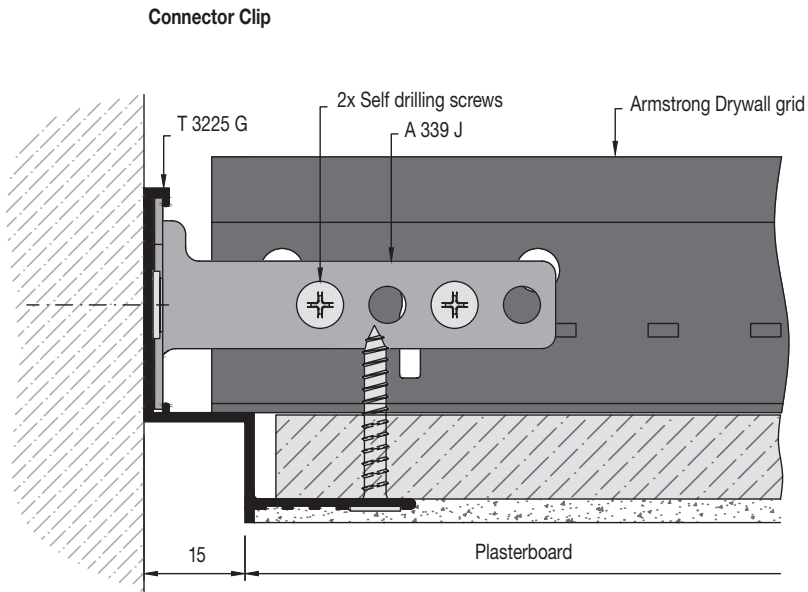

CROSS SECTION

SUSTAINABILITY

FIRE REACTION

EEA Euroclass A2-s1,d0
EN 13501-1

OTHER PERFORMANCES & FEATURES

30YEAR
system guarantee

CUSTOM OPTIONS