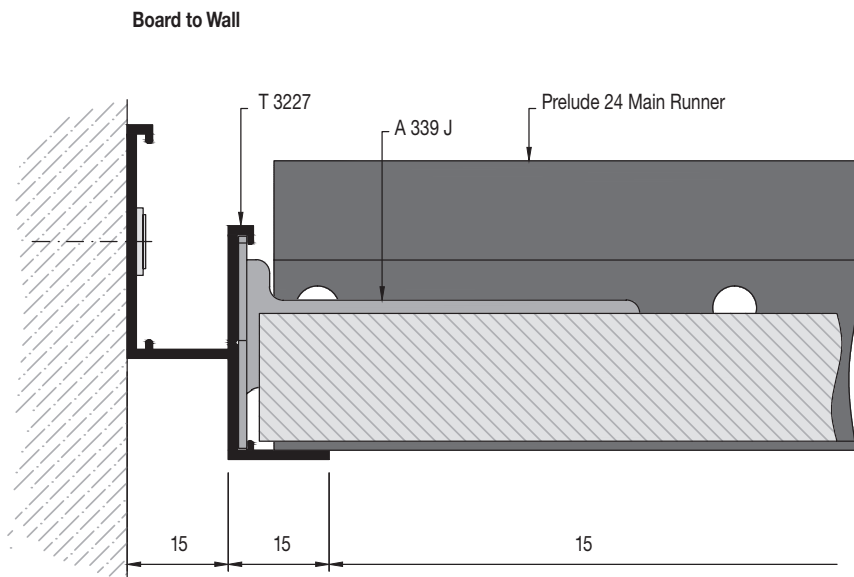

CROSS SECTION

SUSTAINABILITY

FIRE REACTION

EEA Euroclass A2-s1,d0
EN 13501-1

OTHER PERFORMANCES & FEATURES

30YEAR
system guarantee

CUSTOM OPTIONS