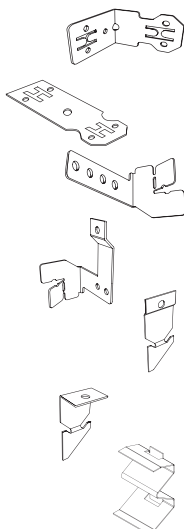

AXIOM PERIMETER ANGLES / CHANNELS

Extruded aluminium sections for classic perimeter solutions with mineral, metal, wood or plasterboard ceilings

Key Attributes

- Angle and channel sections designed for compatibility with Axiom universal accessories for secure and easy installation
- Compatible with Armstrong ceiling grid systems including Silhouette and Interlude HRC designer grids
- Plasterboard perimeter trim for finishing plasterboard ceilings and Armstrong Drywall Grid System

Application area

All ceilings - Perimeters

Physical data

- Material: aluminium
- Surface finish: polyester powder painted
- Colour: Global White / RAL 9010
- Other colours available upon request

PRODUCT RANGE

ACCESSORIES

Item Nr.	Designation	Dimensions (mm) height
A 340 H	AXIOM Universal corner clip	-
A 338 H	AXIOM Universal splice plate	-
A 339 J	AXIOM Universal T bar connector clip	-
A 344 H	AXIOM Universal hanging clip	-
A 321 H	AXIOM Transitions suspension clip – straight	79
A 322 H	AXIOM Transitions suspension clip – angled	62
A 7935	AXIOM Universal Hold down clip for cut metal tiles	-