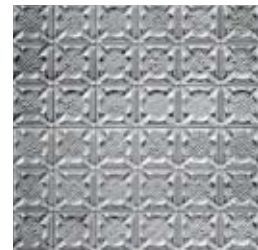

Metallaire surface mount panels can also be used as accent wall panels or possibly as a backsplash in certain applications. The larger, 24-in x 48-in panels are made of real metal and, while coated to protect from rust, it's important to avoid nicks, abrasive cleaners, and prolonged exposure to steam or water to maintain the product's appearance and performance.

FANS 5424207NCP – COPPER (WALL)

SMALL PANELS
5400204BNA

VINE
5400210BNA

FANS
5400207BNA

MEDALLION
5400234BNA

SMALL PANELS 5400204BNA – STAINLESS STEEL (WALL)

SMALL FLORAL CIRCLE
5400209BNA

For backsplash/wall installation instructions and videos, please visit ceilings.com/installmetalwalls and ceilings.com/videos