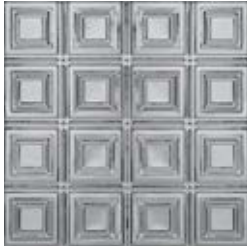

Metallaire™

DECORATIVE CEILINGS
WALLS & BACKSPASHES

Armstrong®

CEILINGS

METALLAIRE™ CEILING STYLES

Whether building or renovating an existing space, an Armstrong® Metallaire™ ceiling will be the final detail that makes your room uniquely memorable. Make a bold and contemporary design statement, or create a quiet ambiance with subtle and sophisticated patterns. Panels are available as 24-in x 24-in suspended or 24-in x 48-in nail-up (surface mount) options.

SMALL PANELS
24-in x 24-in Suspended
5422204L
24-in x 48-in Nail-up
5424204N

FANS
24-in x 24-in Suspended
5422207L
24-in x 48-in Nail-up
5424207N

SMALL FLORAL CIRCLE
24-in x 24-in Suspended
5422209L
24-in x 48-in Nail-up
5424209N

MEDIUM PANELS
24-in x 24-in Suspended
5422320L
24-in x 48-in Nail-up
5424320N

VINE
24-in x 24-in Suspended
5422210L
24-in x 48-in Nail-up
5424210N

MEDALLION
24-in x 24-in Suspended
5422234L
24-in x 48-in Nail-up
5424234N