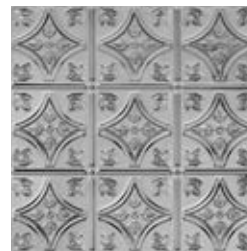

FANS 5424207NCP – COPPER (WALL)

SMALL PANELS
5400204BNA

VINE
5400210BNA

FANS
5400207BNA

MEDALLION
5400234BNA

SMALL PANELS 5400204BNA – STAINLESS STEEL (WALL)

SMALL FLORAL CIRCLE
5400209BNA

For backsplash/wall installation instructions and videos, please visit ceilings.com/installmetalwalls and ceilings.com/videos