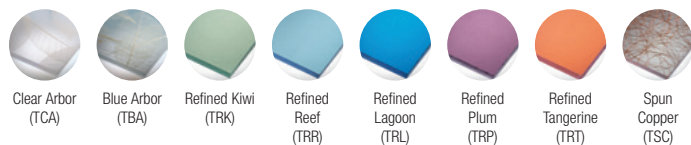

KEY SELECTION ATTRIBUTES

- Five different coffer designs in four standard colors
- Infill panels available in Infusions®, MetalWorks™, MetalWorks Tin, WoodWorks®, and Ultima® panels
- Enhance acoustics with MetalWorks perforated or Ultima infill panels (NRC 0.70-0.90)
- Made-to-order Calla® and Lyra® infill panels available in any color
- Custom options:
 - Coffers available in coordinating custom colors
 - Suspension systems available in coordinating custom colors
- For details, contact TechLine at 1 877 276-7876
- Select products included in the FAST134 program – ready to ship in 4 weeks or less

COLORS – COFFERS

Due to printing limitations, shade may vary from actual product.

METAPHORS COFFERS STYLES

METAPHORS INFILL PANEL SELECTION

Due to printing limitations, shade may vary from actual product.

Infusions®

MetalWorks™

MetalWorks™ Tin

WoodWorks®

Ultima®

* Available for all MetalWorks finishes
 ** Available for all Tin items and finishes
 NOTE: For details about premium and custom infill panel patterns, perforations, and finishes, contact TechLine at 1 877 276-7876.