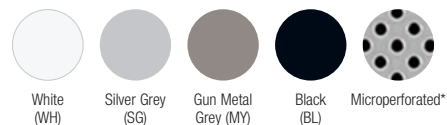

MetalWorks™