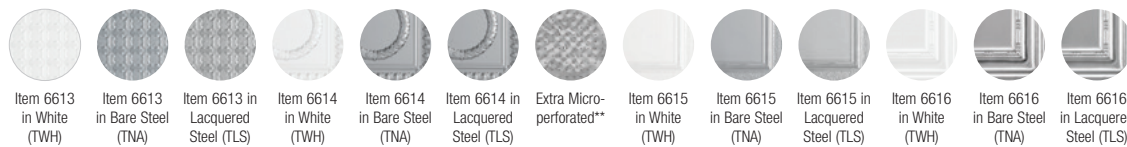

KEY SELECTION ATTRIBUTES

- Five different coffer designs in four standard colors
- Infill panels available in Infusions®, MetalWorks™, MetalWorks Tin, WoodWorks®, and Ultima® panels
- Enhance acoustics with MetalWorks perforated or Ultima infill panels (NRC 0.70-0.90)
- Made-to-order Calla® and Lyra® infill panels available in any color
- Custom options:
 - Coffers available in coordinating custom colors
 - Suspension systems available in coordinating custom colors
- For details, contact TechLine at 1 877 276-7876
- Select products included in the FAST134 program – ready to ship in 4 weeks or less

COLORS – COFFERS

Due to printing limitations, shade may vary from actual product.

METAPHORS COFFERS STYLES

METAPHORS INFILL PANEL SELECTION

Due to printing limitations, shade may vary from actual product.

Infusions®

MetalWorks™

MetalWorks™ Tin

WoodWorks®

Ultima®

* Available for all MetalWorks finishes
 ** Available for all Tin items and finishes
 NOTE: For details about premium and custom infill panel patterns, perforations, and finishes, contact TechLine at 1 877 276-7876.