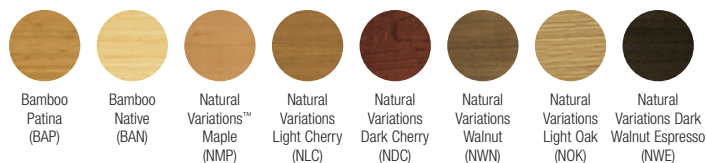

METAPHORS®

coffers and infill panels

▲ Metaphors® Cove Coffers with Ultima® Lay-in infill panels

Coffers available in 5 designs and 4 standard colors with a range of acoustical or design infill panels. Enhanced acoustics performance options available.

KEY SELECTION ATTRIBUTES

- Five different coffer designs in four standard colors
- Infill panels available in Infusions®, MetalWorks™, MetalWorks Tin, WoodWorks®, and Ultima® panels
- Enhance acoustics with MetalWorks perforated or Ultima infill panels (NRC 0.70-0.90)
- Made-to-order Calla® and Lyra® infill panels available in any color
- Custom options:
 - Coffers available in coordinating custom colors
 - Suspension systems available in coordinating custom colors
- For details, contact TechLine at 1 877 276-7876
- Select products included in the FAST134 program – ready to ship in 4 weeks or less

COLORS – COFFERS

Due to printing limitations, shade may vary from actual product.

METAPHORS COFFERS STYLES

METAPHORS INFILL PANEL SELECTION

Due to printing limitations, shade may vary from actual product.

Infusions®

MetalWorks™

MetalWorks™ Tin

WoodWorks®

Ultima®

* Available for all MetalWorks finishes
 ** Available for all Tin items and finishes
 NOTE: For details about premium and custom infill panel patterns, perforations, and finishes, contact TechLine at 1 877 276-7876.