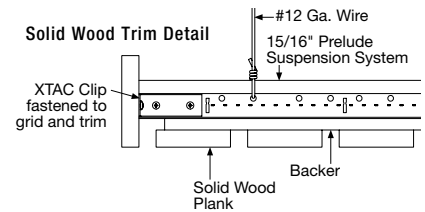

WOODWORKS® Family Trim and Accessories

INSTALLATION ACCESSORIES

Item Number	Description	Dimensions W x L x H (Inches)	Color	Pcs/Ctn	Item Number	Description	Dimensions (Inches)	Color	Pieces/Carton
7805BL**	10' Angle Molding	1-1/2 x 120 x 1-1/2"	Tech Black	30	7891	12-Gauge Hanger Wire	144" Length	-	140
7823BL**	10' Shadow Molding	2 x 120 x 1-1/4 x 3/4"	Tech Black	10	92715A620	Self-tapping Screw	#2 x 3/4" Length	Black	25
7804BL	Angle Molding (recommended with wood trims)	7/8 x 144 x 9/16"	Black	30	SH12	Support Hanger	144" x 24"	-	12
FXTBC	T-Bar Connector Clip	-	-	10	UHDC	Universal Hold-Down Clip	-	-	100
FXVTBC	Vector® T-Bar Connector Clip	-	-	10	FZUHDC	FastShip Universal Hold-Down Clip	-	-	50
FXSPLICE	Splice Plate with Setscrews	-	-	10	CHDC	Clear Hold-Down Clip	-	-	50
FX4SPLICE	Splice Plate with Setscrews	-	-	10	414	Retention Clip	-	-	100
6459BL	Rigid Attachment Clip	5-1/2" x 1-3/4"	Black	25	FZ414	FastShip Retention Clip	-	-	50
6091	Safety Cable	-	-	50	442	Vector Hold-Down Clip	-	-	50

** This color is a special order item with these moldings.

WOODWORKS® TRIM (WOOD SUBSTRATE) INSTALLATION

Trim with Tegular Panel

Trim with Vector® Panel

Solid Wood Trim Detail

WOODWORKS® TRIM (ALUMINUM SUBSTRATE) INSTALLATION