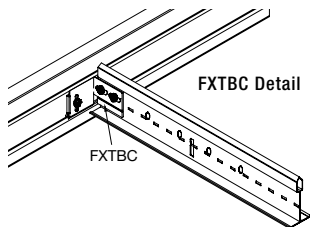

WOODWORKS® TRIM (ALUMINUM SUBSTRATE) INSTALLATION

INFILL PANELS

Item Number	Description	Dimensions (Inches)	NRC	CAC	Colors	Pieces/Carton
5479	BioAcoustic™ Infill Panel	24 x 24 x 5/8"	0.75	N/A	Beige Matte	12
5823	BioAcoustic Infill Panel	24 x 24 x 5/8"	0.75	N/A	Black Matte	12
8200100	Fiberglass Infill Panel	24 x 24 x 1"	0.75	N/A	Black Gloss	12
1713/1713BL	School Zone® Fine Fissured™ Square Lay-in Panel	24" x 24"	0.70	35	White or Black	12
2820/2820BK	Calla® Square Lay-in Panel	24" x 24"	0.85	35	White or Black	10
6657	BioAcoustic Infill Panel	11 x 48 x 5/8"	0.75	N/A	Black Matte	12