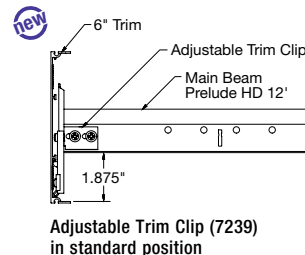

WOODWORKS® TRIM (ALUMINUM SUBSTRATE) INSTALLATION

INFILL PANELS

Item Number	Description	Dimensions (Inches)	NRC	CAC	Colors	Pieces/Carton
5479	BioAcoustic™ Infill Panel	24 x 24 x 5/8"	0.75	N/A	Beige Matte	12
5823	BioAcoustic Infill Panel	24 x 24 x 5/8"	0.75	N/A	Black Matte	12
8200100	Fiberglass Infill Panel	24 x 24 x 1"	0.75	N/A	Black Gloss	12
1713/1713BL	School Zone® Fine Fissured™ Square Lay-in Panel	24" x 24"	0.70	35	White or Black	12
2820/2820BK	Calla® Square Lay-in Panel	24" x 24"	0.85	35	White or Black	10
6657	BioAcoustic Infill Panel	11 x 48 x 5/8"	0.75	N/A	Black Matte	12