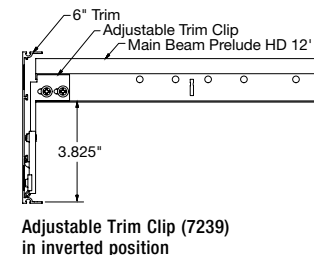

WOODWORKS® TRIM (ALUMINUM SUBSTRATE) INSTALLATION

INFILL PANELS

Item Number	Description	Dimensions (Inches)	NRC	CAC	Colors	Pieces/Carton
5479	BioAcoustic™ Infill Panel	24 x 24 x 5/8"	0.75	N/A	Beige Matte	12
5823	BioAcoustic Infill Panel	24 x 24 x 5/8"	0.75	N/A	Black Matte	12
8200100	Fiberglass Infill Panel	24 x 24 x 1"	0.75	N/A	Black Gloss	12
1713/1713BL	School Zone® Fine Fissured™ Square Lay-in Panel	24" x 24"	0.70	35	White or Black	12
2820/2820BK	Calla® Square Lay-in Panel	24" x 24"	0.85	35	White or Black	10
6657	BioAcoustic Infill Panel	11 x 48 x 5/8"	0.75	N/A	Black Matte	12