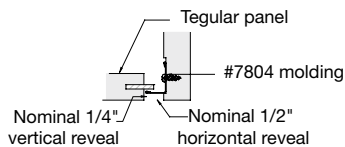

WOODWORKS® Family Trim and Accessories

INSTALLATION ACCESSORIES

Item Number	Description	Dimensions W x L x H (Inches)	Color	Pcs/Ctn	Item Number	Description	Dimensions (Inches)	Color	Pieces/Carton
7805BL**	10' Angle Molding	1-1/2 x 120 x 1-1/2"	Tech Black	30	7891	12-Gauge Hanger Wire	144" Length	-	140
7823BL**	10' Shadow Molding	2 x 120 x 1-1/4 x 3/4"	Tech Black	10	92715A620	Self-tapping Screw	#2 x 3/4" Length	Black	25
7804BL	Angle Molding (recommended with wood trims)	7/8 x 144 x 9/16"	Black	30	SH12	Support Hanger	144" x 24"	-	12
FXTBC	T-Bar Connector Clip	-	-	10	UHDC	Universal Hold-Down Clip	-	-	100
FXVTBC	Vector® T-Bar Connector Clip	-	-	10	FZUHDC	FastShip Universal Hold-Down Clip	-	-	50
FXSPLICE	Splice Plate with Setscrews	-	-	10	CHDC	Clear Hold-Down Clip	-	-	50
FX4SPLICE	Splice Plate with Setscrews	-	-	10	414	Retention Clip	-	-	100
6459BL	Rigid Attachment Clip	5-1/2" x 1-3/4"	Black	25	FZ414	FastShip Retention Clip	-	-	50
6091	Safety Cable	-	-	50	442	Vector Hold-Down Clip	-	-	50

** This color is a special order item with these moldings.

WOODWORKS® TRIM (WOOD SUBSTRATE) INSTALLATION

Trim with Tegular Panel