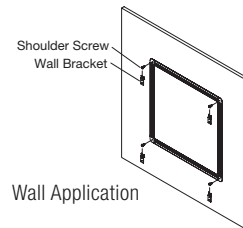

SOUNDSCAPES™ SHAPES Wall Panels

For more information, see pgs. 110-113