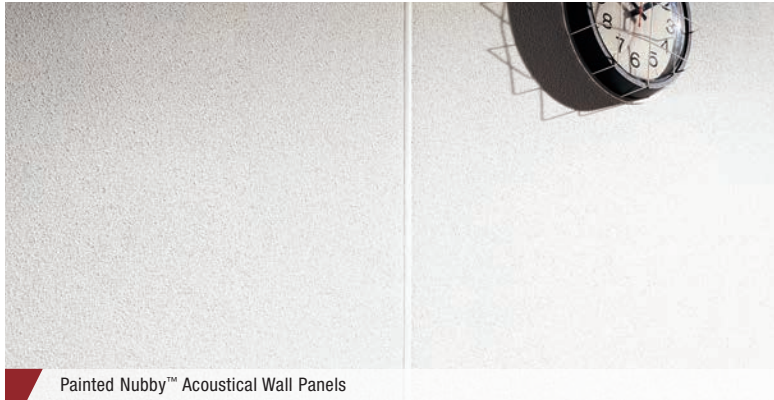

LOCATION DEPENDENT

Painted Nubby™ Acoustical Wall Panels

Wall panels with a bright surface that provide excellent sound absorption.

KEY SELECTION ATTRIBUTES

- | | |
|---|--|
| Optima | Painted Nubby |
| <ul style="list-style-type: none"> Durability Washable Scratch-resistant Soil-resistant | <ul style="list-style-type: none"> Bright surface |
| <ul style="list-style-type: none"> Smooth surface | |

COLOR

White

INSTALLATION ACCESSORIES

Description	Item No.	Dimensions (Inches)	Color
C CHANNEL			
Extruded PVC Plastic	3107	1 x 96 x 1"	White
H CHANNEL			
Extruded PVC Plastic	3108	1-5/8 x 96 x 1"	White

A Mounting – Mounting directly against existing surface D-20 Mounting – Mounting spaced 3/4" from existing surface using 1" x 4" furring strips