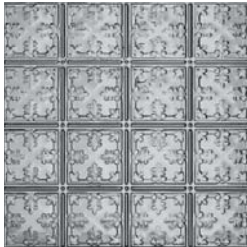

Metallaire™

DECORATIVE CEILINGS
WALLS & BACKSPLASHES

Inspiring Great Spaces®

Armstrong®
CEILINGS

METALLAIRE™ CEILING STYLES

Whether building or renovating an existing space, an Armstrong® Metallaire™ ceiling will be the final detail that makes your room uniquely memorable. Make a bold and contemporary design statement, or create a quiet ambiance with subtle and sophisticated patterns. Panels are available as 24-in x 24-in suspended or 24-in x 48-in nail-up (surface mount) options.

SMALL PANELS
24-in x 24-in Suspended
5422204L
24-in x 48-in Nail-up
5424204N

FANS
24-in x 24-in Suspended
5422207L
24-in x 48-in Nail-up
5424207N

SMALL FLORAL CIRCLE
24-in x 24-in Suspended
5422209L
24-in x 48-in Nail-up
5424209N

MEDIUM PANELS
24-in x 24-in Suspended
5422320L
24-in x 48-in Nail-up
5424320N

VINE
24-in x 24-in Suspended
5422210L
24-in x 48-in Nail-up
5424210N

MEDALLION
24-in x 24-in Suspended
5422234L
24-in x 48-in Nail-up
5424234N