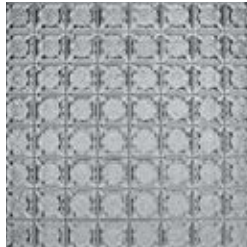

Metallaire™

DECORATIVE CEILINGS
WALLS & BACKSPLASHES

Inspiring Great Spaces®

Armstrong®
CEILINGS

METALLAIRE™ CEILING STYLES

Whether building or renovating an existing space, an Armstrong® Metallaire™ ceiling will be the final detail that makes your room uniquely memorable. Make a bold and contemporary design statement, or create a quiet ambiance with subtle and sophisticated patterns. Panels are available as 24-in x 24-in suspended or 24-in x 48-in nail-up (surface mount) options.

SMALL PANELS
24-in x 24-in Suspended
5422204L
24-in x 48-in Nail-up
5424204N

FANS
24-in x 24-in Suspended
5422207L
24-in x 48-in Nail-up
5424207N

SMALL FLORAL CIRCLE
24-in x 24-in Suspended
5422209L
24-in x 48-in Nail-up
5424209N

MEDIUM PANELS
24-in x 24-in Suspended
5422320L
24-in x 48-in Nail-up
5424320N

VINE
24-in x 24-in Suspended
5422210L
24-in x 48-in Nail-up
5424210N

MEDALLION
24-in x 24-in Suspended
5422234L
24-in x 48-in Nail-up
5424234N