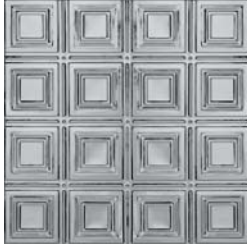

Metallaire™

DECORATIVE CEILINGS
WALLS & BACKSPLASHES

Inspiring Great Spaces®

Armstrong®
CEILINGS

METALLAIRE™ CEILING STYLES

Whether building or renovating an existing space, an Armstrong® Metallaire™ ceiling will be the final detail that makes your room uniquely memorable. Make a bold and contemporary design statement, or create a quiet ambiance with subtle and sophisticated patterns. Panels are available as 24-in x 24-in suspended or 24-in x 48-in nail-up (surface mount) options.

SMALL PANELS
24-in x 24-in Suspended
5422204L
24-in x 48-in Nail-up
5424204N

FANS
24-in x 24-in Suspended
5422207L
24-in x 48-in Nail-up
5424207N

SMALL FLORAL CIRCLE
24-in x 24-in Suspended
5422209L
24-in x 48-in Nail-up
5424209N

MEDIUM PANELS
24-in x 24-in Suspended
5422320L
24-in x 48-in Nail-up
5424320N

VINE
24-in x 24-in Suspended
5422210L
24-in x 48-in Nail-up
5424210N

MEDALLION
24-in x 24-in Suspended
5422234L
24-in x 48-in Nail-up
5424234N