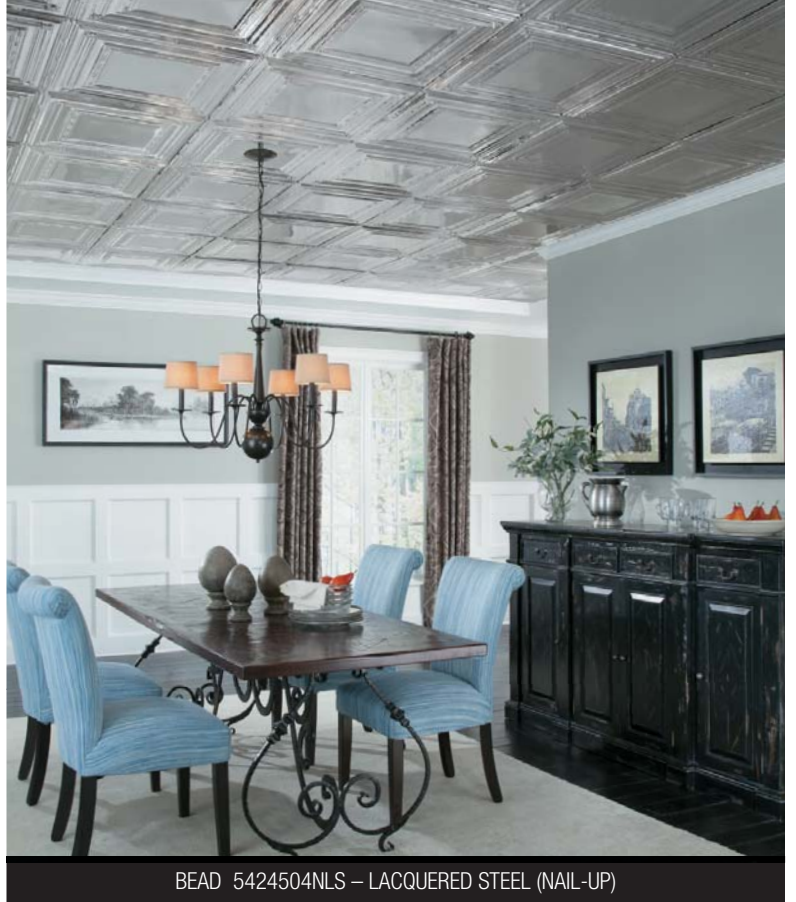

Capture turn-of-the-century ambiance with authentic reproductions of decorative metal ceilings.