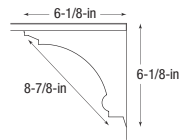

FLORAL 5400707M