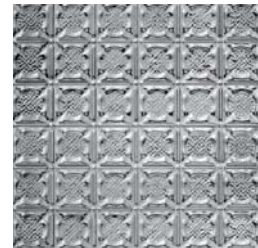

WH - WHITE

LS - LACQUERED STEEL

AM - CHROME

AR - BRASS

CP - COPPER

VINE 5400210BNA – STAINLESS STEEL

METALLAIRE™ BACKSPLASH AND WALL APPLICATIONS

Metallaire™ ceiling tiles are not only beautiful in detail and form, but functional as well when used as a backsplash or on an entire wall. 18 1/2-in x 48 1/2-in stainless steel Metallaire panels are the best option for a backsplash, as this material is naturally resistant to rust and panels are sized appropriately for typical applications. However, 24-in x 48-in Metallaire panels in Chrome, Copper, Brass, Lacquered Steel and White may also be used if appropriate care is taken when used as a backsplash. The larger panels are made of raw steel and, while coated to protect from rust, it's important to avoid nicks, abrasive cleaners, and prolonged exposure to steam or water to maintain the product's appearance and performance.

FANS 5424207NCP – COPPER

SMALL PANELS
5400204BNA

VINE
5400210BNA

FANS
5400207BNA

MEDALLION
5400234BNA

SMALL PANELS 5400204BNA – STAINLESS STEEL

SMALL FLORAL CIRCLE
5400209BNA

Metallaire™
DECORATIVE CEILING
WALLS & BACKSPLASHES