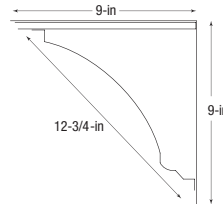

GIRDER NOSING 5400800M

FLORAL 5400707M

SMALL EGG & DART 5400810M

LARGE EGG & DART 5400802M

TREFOIL 5400807M

TORCH 5400705M

Grid Kits 5400G – add color suffix letters
 Grid kits are available for 24-in x 24-in suspended installation. Colors available to coordinate with all finishes for Metallaire ceilings. Available in Chrome/Lacquered Steel (AM); Brass (AR); Copper (CP); and White (WH). Grid kits install 64 square feet of ceiling panels per carton.