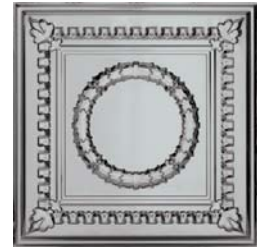

WREATH
24-in x 24-in Suspended
5422503L
24-in x 48-in Nail-up
5424503N