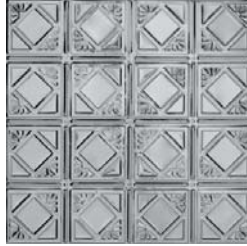

Metallaire™

DECORATIVE CEILINGS
WALLS & BACKSPLASHES

Inspiring Great Spaces®

Armstrong®
CEILINGS

METALLAIRE™ CEILING STYLES

Whether building or renovating an existing space, an Armstrong® Metallaire™ ceiling will be the final detail that makes your room uniquely memorable. Make a bold and contemporary design statement, or create a quiet ambiance with subtle and sophisticated patterns. Panels are available as 24-in x 24-in suspended or 24-in x 48-in nail-up (surface mount) options.

SMALL PANELS
24-in x 24-in Suspended
5422204L
24-in x 48-in Nail-up
5424204N

FANS
24-in x 24-in Suspended
5422207L
24-in x 48-in Nail-up
5424207N

SMALL FLORAL CIRCLE
24-in x 24-in Suspended
5422209L
24-in x 48-in Nail-up
5424209N

MEDIUM PANELS
24-in x 24-in Suspended
5422320L
24-in x 48-in Nail-up
5424320N

VINE
24-in x 24-in Suspended
5422210L
24-in x 48-in Nail-up
5424210N

MEDALLION
24-in x 24-in Suspended
5422234L
24-in x 48-in Nail-up
5424234N