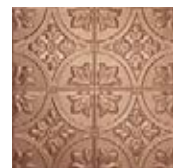

METALLAIRE CEILING FINISHES

Metallaire ceilings, cornices and filler panels are available in 5 finishes. Choose one that complements the space's existing color and architectural features. Or choose a finish that will be the focus of all remaining color choices in your space.

WH - WHITE

LS - LACQUERED STEEL

AM - CHROME

AR - BRASS

CP - COPPER

VINE 5400210BNA – STAINLESS STEEL

METALLAIRE™ BACKSPLASH AND WALL APPLICATIONS

Metallaire™ ceiling tiles are not only beautiful in detail and form, but functional as well when used as a backsplash or on an entire wall. 18 1/2-in x 48 1/2-in stainless steel Metallaire panels are the best option for a backsplash, as this material is naturally resistant to rust and panels are sized appropriately for typical applications. However, 24-in x 48-in Metallaire panels in Chrome, Copper, Brass, Lacquered Steel and White may also be used if appropriate care is taken when used as a backsplash. The larger panels are made of raw steel and, while coated to protect from rust, it's important to avoid nicks, abrasive cleaners, and prolonged exposure to steam or water to maintain the product's appearance and performance.