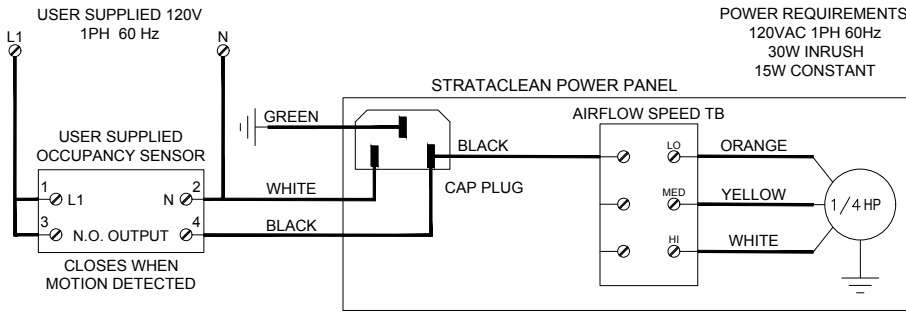

StrataClean IQ™ Wiring Diagrams

STRATACLEAN IQ™ TO EXISTING SYSTEM WIRING W/ OCCUPANCY SENSOR

STRATACLEAN IQ™ 120V RECEPTACLE WIRING

STRATACLEAN IQ™ TO EXISTING SYSTEM WIRING

* MORE DETAILED WIRING DIAGRAM CAN BE FOUND INSIDE THE UNIT