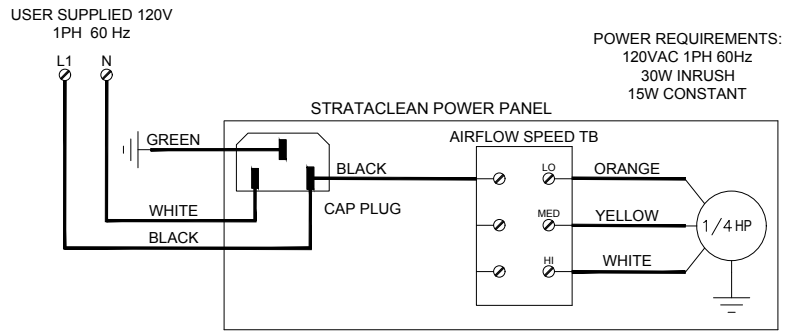

StrataClean IQ™ Wiring Diagrams

STRATACLEAN IQ™ TO EXISTING SYSTEM WIRING W/ OCCUPANCY SENSOR

STRATACLEAN IQ™ 120V RECEPTACLE WIRING

STRATACLEAN IQ™ TO EXISTING SYSTEM WIRING

* MORE DETAILED WIRING DIAGRAM CAN BE FOUND INSIDE THE UNIT