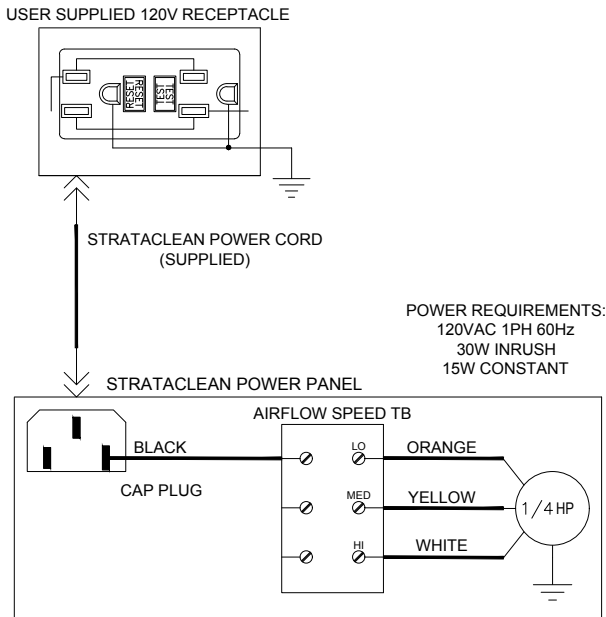

StrataClean IQ™ Wiring Diagrams

STRATACLEAN IQ™ TO EXISTING SYSTEM WIRING W/ OCCUPANCY SENSOR

STRATACLEAN IQ™ 120V RECEPTACLE WIRING

STRATACLEAN IQ™ TO EXISTING SYSTEM WIRING

* MORE DETAILED WIRING DIAGRAM CAN BE FOUND INSIDE THE UNIT