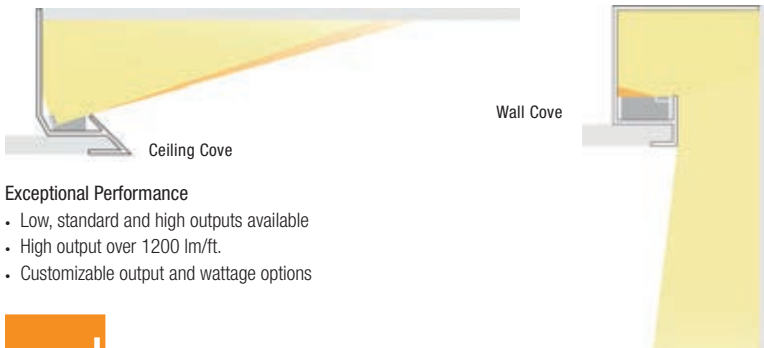

ZipWave™ | LED | 707 by Vode® Lighting Perfect color, perfect beam, perfect alignment... every time

Exceptional Performance

- Low, standard and high outputs available
- High output over 1200 lm/ft.
- Customizable output and wattage options

Foolproof Installation

- Drop-in, tool-free installation with plug and play connections
- Runs 100' or more from one 120v power feed
- Section lengths in exact 1' (305mm) increments

For more information: www.vode.com/zipwave-led-707

PHYSICAL DATA

Material
Commercial quality 3003 aluminum alloy

Surface Finish
Factory-applied baked polyester paint finish

Warranty
10-Year Limited Warranty; 30-Year System Warranty

Profile
Various options with both Ceiling-to-Wall and Ceiling-to-Ceiling Light Covers in a wide range of sizes with 3/4" horizontal flange.

Cross Tee/Main Beam Interface
Flush fit

End Detail
Splice with screws

Cleaning & Disinfecting
Cleaning and CDC approved disinfecting options available on armstrongceilings.com/cleaning

ICC Reports
For areas under ICC jurisdiction, see evaluation report numbers ESR-1289 and ESR-1308 for allowable values and/or conditions of use concerning the suspension system components listed on this page. The reports are subject to reexamination, revisions, and possible cancellation.

Application Considerations
Axiom Indirect Light Covers cannot be curved.

TechLine / 1 877 276-7876
armstrongceilings.com/lighting
BPCS-6409-621