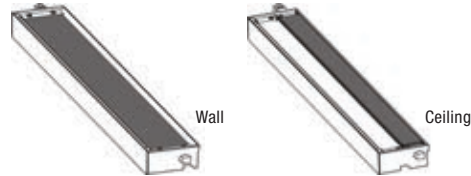

Unparalleled Performance

- Twice the efficiency of other LED cove products.
- Wide distribution using SurroundLite™ technology.

Worry-free Installation & Maintenance

- Foolproof keyed mounting. Up to 90% less labor.

For more information: www.axislighting.com