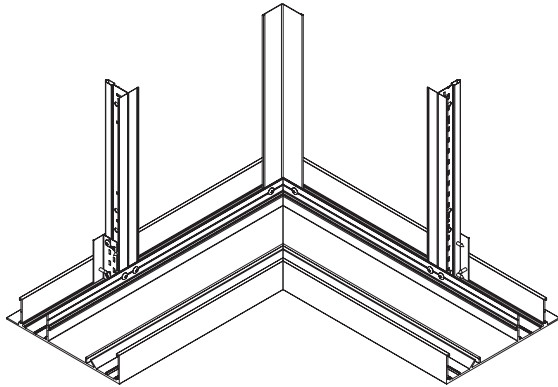

LIGHTING SOLUTIONS

AXIOM® Light Covers – Indirect

For Specialty Ceilings

SUSTAIN™
High Performance
Sustainable Ceiling Systems

Declare.

LEED® WELL™ LBC

50% RECYCLED CONTENT

- energy management
- construction waste mgmt
- regional materials
- design for flexibility
- EPD
- recyclable/extended producer resp.
- biobased materials
- recycled content
- sourcing of raw materials
- material ingredient reporting
- low emitting/low materials
- lighting quality
- acoustics

Calculate sustainability with GreenGenie™
armstrongceilings.com/greengenie

LOCATION DEPENDENT

DETAILS

StrongBack®