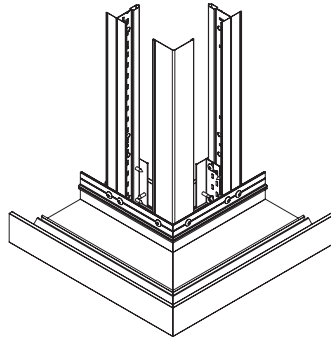

LIGHTING SOLUTIONS

AXIOM® Light Covers – Indirect

For Specialty Ceilings

SUSTAIN™
High Performance
Sustainable Ceiling Systems

Declare.

LEED® WELL™ LBC

50% RECYCLED CONTENT

- energy management
- construction waste mgmt
- regional materials
- design for flexibility
- EPD
- recyclable/extended producer resp.
- biobased materials
- recycled content
- sourcing of raw materials
- material ingredient reporting
- low emitting/low materials
- lighting quality
- acoustics

Calculate sustainability with GreenGenie™
armstrongceilings.com/greengenie

LOCATION DEPENDENT

DETAILS

StrongBack®