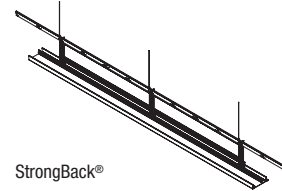

LIGHTING SOLUTIONS

AXIOM® Light Covers – Indirect

For Specialty Ceilings

SUSTAIN™
High Performance
Sustainable Ceiling Systems

Declare.

LEED® WELL™ LBC

50% RECYCLED CONTENT

- energy management
- construction waste mgmt
- regional materials
- design for flexibility
- EPD
- recyclable/extended producer resp.
- biobased materials
- recycled content
- sourcing of raw materials
- material ingredient reporting
- low emitting/low materials
- lighting quality
- acoustics

Calculate sustainability with GreenGenie™
armstrongceilings.com/greengenie

LOCATION DEPENDENT

DETAILS

StrongBack®