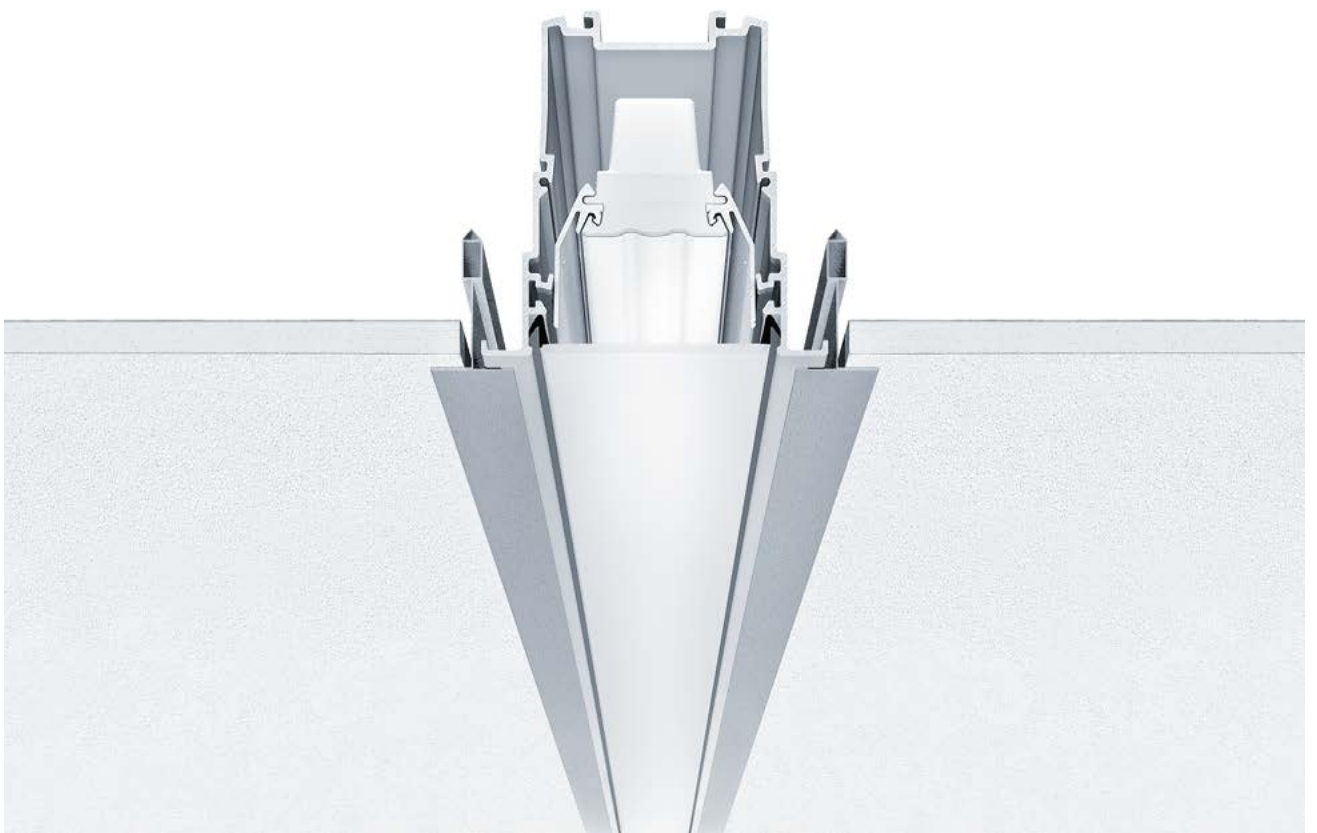

## *Optically and functionally an entity*

Light line and ceiling system

### **Precise height adjustment**

A height-adjustable bracket attached to the side of the housing enables precise alignment for a clean appearance on the ceiling. As soon as the system channel or luminaire is positioned in the correct location in the ceiling opening the bracket is turned until it is flush with the ceiling beam. The light line can then be adjusted to the ideal height.

Modular ceiling systems and SLOTLIGHT infinity light lines suit each other perfectly: The area is completely flat and every element is accurately positioned. The completely homogeneous light line is an important prerequisite in creating an understated appearance on the ceiling – even when various building services are integrated into the ceiling system.

#### **Simple to insert**

The inserted light line is very easy to install. As the housing is held in position by a visible T-beam profile, no further attachments are required.

SLOTLIGHT infinity single luminaires are 1.2 metres long, the system channel is provided in lengths from one metre in 250 mm steps. Both models can be height-adjusted as well as inserted.