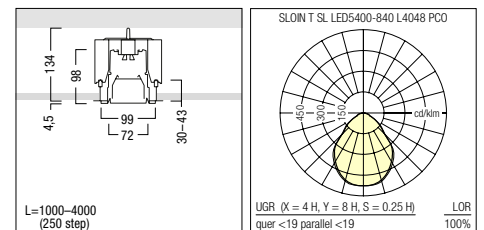

Accessories must be ordered separately.