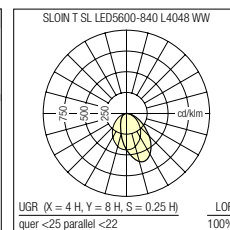

- [...]
  - PC cover with recessed reflector for asymmetric illumination of vertical surfaces
  - Luminaire luminous flux possible up to 2800 lumens per running metre
  - Cover up to 50 m from one piece
  - Colour temperature 4000 K (intermediate) and 3000 K (warm white)

	L/W/H	kg	Order no.
LED light line IP40 (IP20 on ceiling side) in light colour 3000 K			
LED1400-830	1048/100/134	3,9	42 184 315
LED1600-830	1298/100/134	4,6	42 184 314
LED2000-830	1548/100/134	5,3	42 184 313
LED2200-830	1798/100/134	6,0	42 184 312
LED2600-830	2048/100/134	6,7	42 184 311
LED3000-830	2298/100/134	7,3	42 184 310
LED3200-830	2548/100/134	8,0	42 184 309
LED3600-830	2798/100/134	8,7	42 184 308
LED4000-830	3048/100/134	9,4	42 184 307
LED5200-830	4048/100/134	12,5	42 184 306
LED light line IP40 (IP20 on ceiling side) in light colour 4000 K			
LED1400-840	1048/100/134	3,9	42 184 305
LED1800-840	1298/100/134	4,6	42 184 304
LED2000-840	1548/100/134	5,3	42 184 303
LED2400-840	1798/100/134	6,0	42 184 302
LED2800-840	2048/100/134	6,7	42 184 301
LED3200-840	2298/100/134	7,3	42 184 300
LED3400-840	2548/100/134	8,0	42 184 299
LED3800-840	2798/100/134	8,7	42 184 298
LED4200-840	3048/100/134	9,4	42 184 297
LED5600-840	4048/100/134	12,5	42 184 296

Accessories must be ordered separately.

IK06

halogen

incl. LED