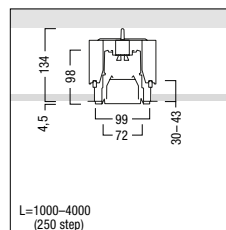

- [...]
  - PC cover with recessed reflector for asymmetric illumination of vertical surfaces
  - Luminaire luminous flux possible up to 2800 lumens per running metre
  - Cover up to 50 m from one piece
  - Colour temperature 4000 K (intermediate) and 3000 K (warm white)

	L/W/H	kg	Order no.
LED light line IP40 (IP20 on ceiling side) in light colour 3000 K			
LED1400-830	1048/100/134	3,9	42 184 315
LED1600-830	1298/100/134	4,6	42 184 314
LED2000-830	1548/100/134	5,3	42 184 313
LED2200-830	1798/100/134	6,0	42 184 312
LED2600-830	2048/100/134	6,7	42 184 311
LED3000-830	2298/100/134	7,3	42 184 310
LED3200-830	2548/100/134	8,0	42 184 309
LED3600-830	2798/100/134	8,7	42 184 308
LED4000-830	3048/100/134	9,4	42 184 307
LED5200-830	4048/100/134	12,5	42 184 306
LED light line IP40 (IP20 on ceiling side) in light colour 4000 K			
LED1400-840	1048/100/134	3,9	42 184 305
LED1800-840	1298/100/134	4,6	42 184 304
LED2000-840	1548/100/134	5,3	42 184 303
LED2400-840	1798/100/134	6,0	42 184 302
LED2800-840	2048/100/134	6,7	42 184 301
LED3200-840	2298/100/134	7,3	42 184 300
LED3400-840	2548/100/134	8,0	42 184 299
LED3800-840	2798/100/134	8,7	42 184 298
LED4200-840	3048/100/134	9,4	42 184 297
LED5600-840	4048/100/134	12,5	42 184 296

Accessories must be ordered separately.

IK06

halogen

incl. LED