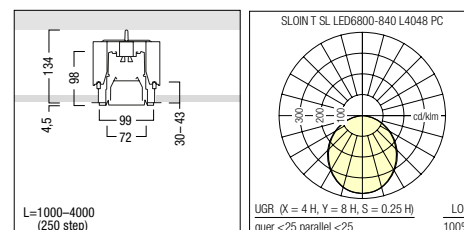

Accessories must be ordered separately.