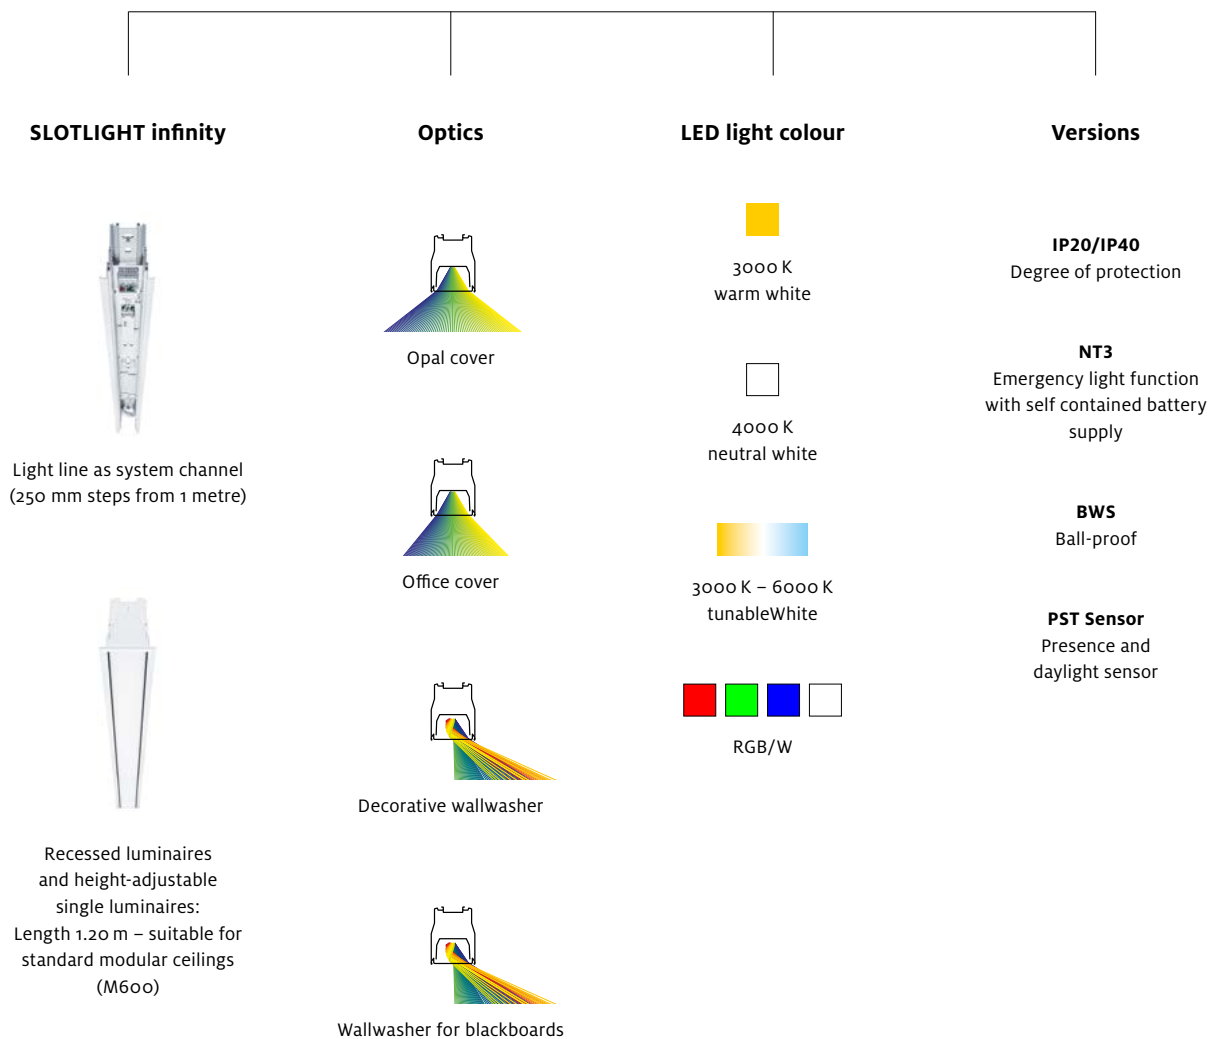

### **Online Configurator**

A SLOTLIGHT infinity lighting solution can be configured quickly with an easy-to-use interface on the Zumtobel website. Simply enter the dimensions of the desired light line and the configurator compiles a complete itemised list. The data can be exported in Excel or PDF format.

[zumtobel.com/slotlightinfinity](http://zumtobel.com/slotlightinfinity)

## SLOTLIGHT infinity

Light line for Armstrong ceiling systems

### Overview of SLOTLIGHT infinity