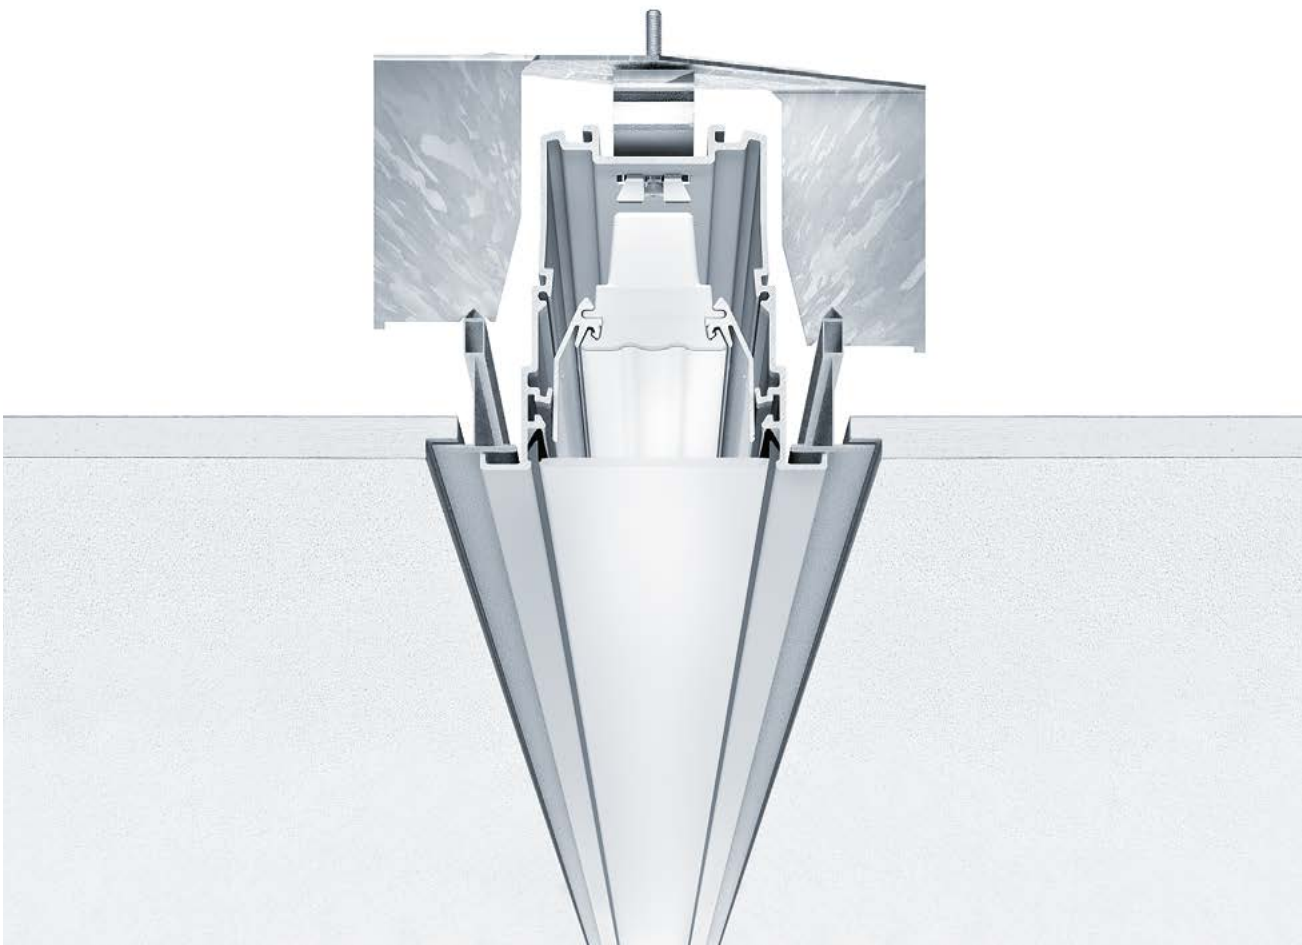

### **TechZone ceiling systems**

Organized. Simple. Clean. – Armstrong provides the first ceiling system in the industry that is easy to build and install, with integrated technical services. TechZone ceiling systems easily organise lighting, air distribution, and recirculation in 100 mm and 150 mm wide technical zones. A series of compatible technical installation parts from our partner companies have been pre-qualified to ensure perfect design and fit.

The result is a clean, continuous optic that can be achieved using standard ceiling panels and substructure systems.

### **Precise height adjustment**

A height-adjustable bracket attached to the side of the housing enables precise alignment for a clean appearance on the ceiling. As soon as the system channel or luminaire is positioned in the correct location in the ceiling opening the bracket is turned until it is flush with the ceiling beam. The light line can then be adjusted to the ideal height.

#### **Simple to insert**

The inserted light line is very easy to install. As the housing is held in position by a visible T-beam profile, no further attachments are required.

SLOTLIGHT infinity single luminaires are 1.2 metres long, the system channel is provided in lengths from one metre in 250 mm steps. Both models can be height-adjusted as well as inserted.