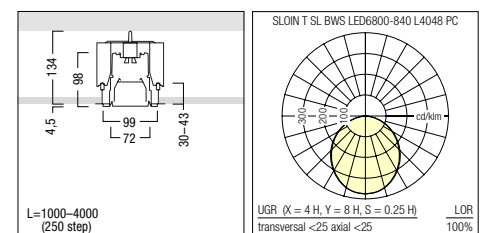

Accessories must be ordered separately.