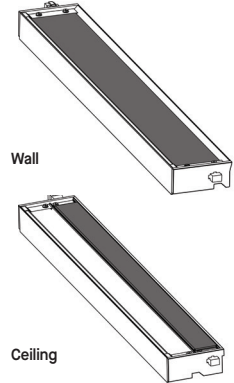

AXIOM® Light Covers – Indirect Trim

LEED® WELL™ LBC

50% RECYCLED CONTENT

energy management
construction waste mgmt
regional materials
design for flexibility
EPD
recyclable/producer resp.
biobased materials
recycled content
sourcing of low materials
material ingredient reporting
low emitting materials
lighting quality
acoustics

Calculate sustainability with Green Genie
armstrongceilings.com/greengenie

Well Building Standard™ (WELL) Living Building Challenge® (LBC)

LOCATION DEPENDENT

LIGHTING PARTNERS

Lighting and diffuser solutions are available through partner companies

1. **Outstanding Aesthetics**
2. No shadows. No bright spots. No color shifting.
3. **Easy Specification**
4. Aim-free luminaire. No need for complex details. Less trade coordination.
5. **Unparalleled Performance**
6. Twice the efficiency of other LED cove products.
   - Wide distribution using SurroundLite™ technology
7. **Worry-free Installation & Maintenance**
8. Foolproof keyed mounting. Up to 90% less labor.

For compatible lighting details, visit axislighting.com

vode ZipWave™ LED 707

Exceptional Performance

- Low, standard and high outputs available
- High output over 1200 lm/ft.
- Customizable output and wattage options

Foolproof Installation

- Drop-in, tool-free installation with plug and play connections
- Runs 100' or more from one 120v power feed
- Section lengths in exact 1' (305mm) increments

For compatible lighting details, visit vode.com/zipwave-led-707

PHYSICAL DATA

Material
Commercial quality 3003 aluminum alloy

Surface Finish
Factory-applied baked polyester paint finish

Warranty
10-Year Limited Warranty; 30-Year System Warranty