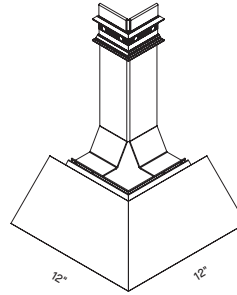

Knife Edge
Ceiling-to-Ceiling
Outside Corner