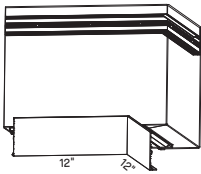

CORNERS FOR CLASSIC PROFILES

Classic
Ceiling-to-Ceiling
Inside Corner