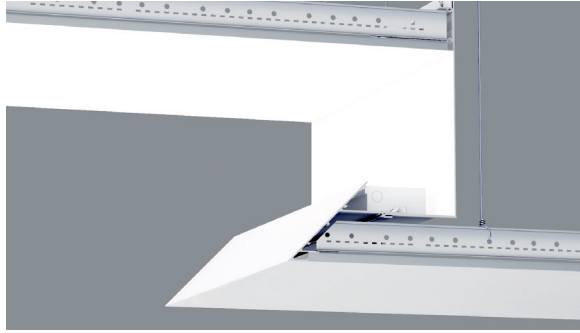

AXIOM® Light Covers – Indirect Trim

LEED® WELL™ LBC

50% RECYCLED CONTENT

energy management
construction waste mgmt
regional materials
design for flexibility
EPD
recyclable/producer resp.
biobased materials
recycled content
sourcing of low materials
material ingredient reporting
low emitting materials
lighting quality
acoustics

Calculate sustainability with Green Genie
armstrongceilings.com/greengenie

Well Building Standard™ (WELL) Living Building Challenge® (LBC)

LOCATION DEPENDENT

LIGHTING PARTNERS

Lighting and diffuser solutions are available through partner companies

1. **Outstanding Aesthetics**
2. No shadows. No bright spots. No color shifting.
3. **Easy Specification**
4. Aim-free luminaire. No need for complex details. Less trade coordination.
5. **Unparalleled Performance**
6. Twice the efficiency of other LED cove products.
   - Wide distribution using SurroundLite™ technology
7. **Worry-free Installation & Maintenance**
8. Foolproof keyed mounting. Up to 90% less labor.