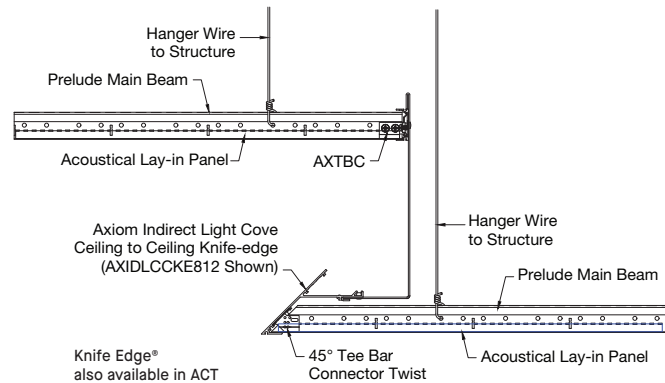

Ceiling-to-Ceiling Knife Edge (Item AXIDLCCKD1014S)