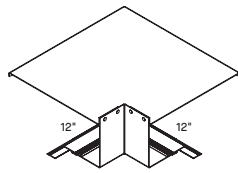

Knife Edge
Ceiling-to-Wall
Inside Corner