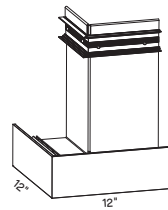

NOTE: Light Cove Corners are 12" in length and 12" in width. Elevations and shop drawings are required for the manufacturing of this product. Contact Armstrong Customer Service at 1 877 276 7876, select options 1-1-2 for quotation.

CORNERS FOR KNIFE EDGE® PROFILES

Knife Edge
Ceiling-to-Ceiling
Inside Corner

Knife Edge
Ceiling-to-Wall
Inside Corner

Knife Edge
Ceiling-to-Ceiling
Outside Corner

Knife Edge
Ceiling-to-Wall
Outside Corner

CORNERS FOR CLASSIC PROFILES

Classic
Ceiling-to-Ceiling
Inside Corner

Classic
Ceiling-to-Wall
Inside Corner

Classic
Ceiling-to-Ceiling
Outside Corner

Classic
Ceiling-to-Wall
Outside Corner

AXIOM® Light Covers – Indirect Trim