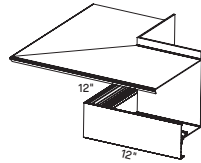

Classic
Ceiling-to-Wall
Inside Corner