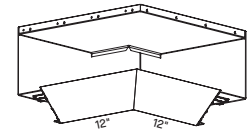

NOTE: Light Cove Corners are 12" in length and 12" in width. Elevations and shop drawings are required for the manufacturing of this product. Contact Armstrong Customer Service at 1 877 276 7876, select options 1-1-2 for quotation.

CORNERS FOR KNIFE EDGE® PROFILES

Knife Edge
Ceiling-to-Ceiling
Inside Corner

Knife Edge
Ceiling-to-Wall
Inside Corner

Knife Edge
Ceiling-to-Ceiling
Outside Corner

Knife Edge
Ceiling-to-Wall
Outside Corner

CORNERS FOR CLASSIC PROFILES

Classic
Ceiling-to-Ceiling
Inside Corner

Classic
Ceiling-to-Wall
Inside Corner

Classic
Ceiling-to-Ceiling
Outside Corner

Classic
Ceiling-to-Wall
Outside Corner

AXIOM® Light Covers – Indirect Trim