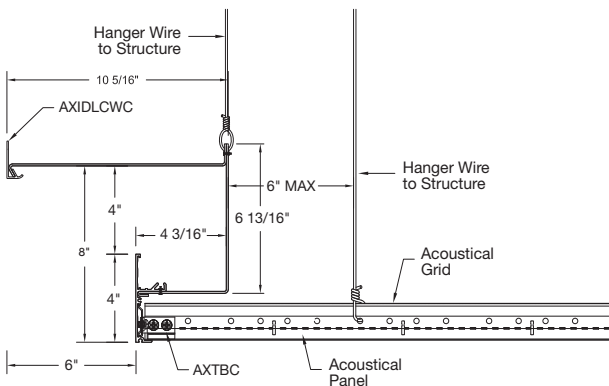

Ceiling-to-Wall Classic (Item AXIDLCW448)