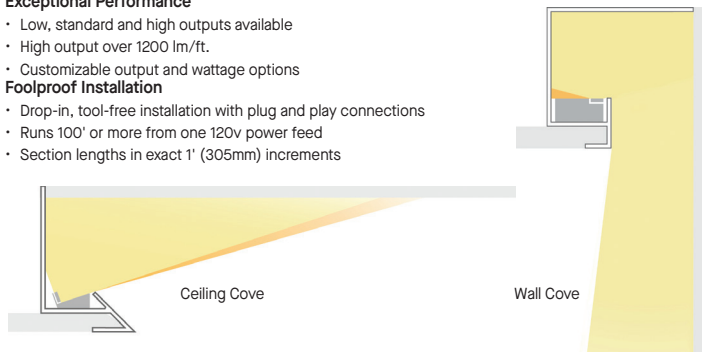

Foolproof Installation

- Drop-in, tool-free installation with plug and play connections
- Runs 100' or more from one 120v power feed
- Section lengths in exact 1' (305mm) increments