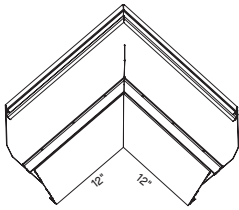

CORNERS FOR KNIFE EDGE® PROFILES

Knife Edge
Ceiling-to-Ceiling
Inside Corner