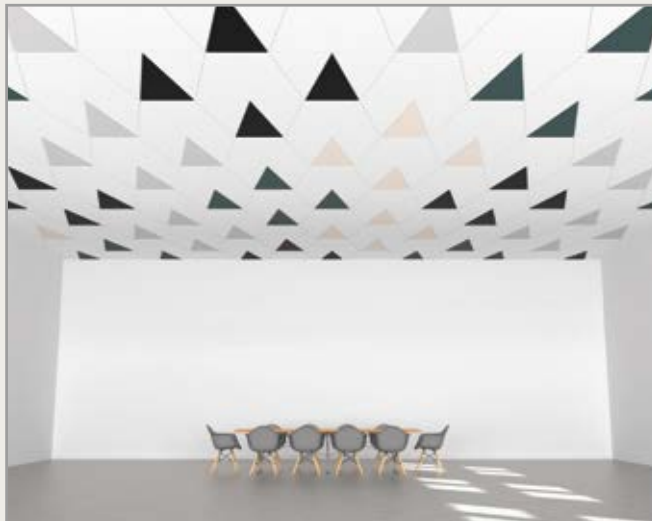

Integrated Partner Solutions Featured

ZipTwo® Lighting by Vode
Shaped Diffusers by Price Industries

Design Inspiration

Pattern Gallery Number: SH-12

View
our
Pattern
Gallery

DESIGNflex®
A New World of Choice
for Ceiling Systems