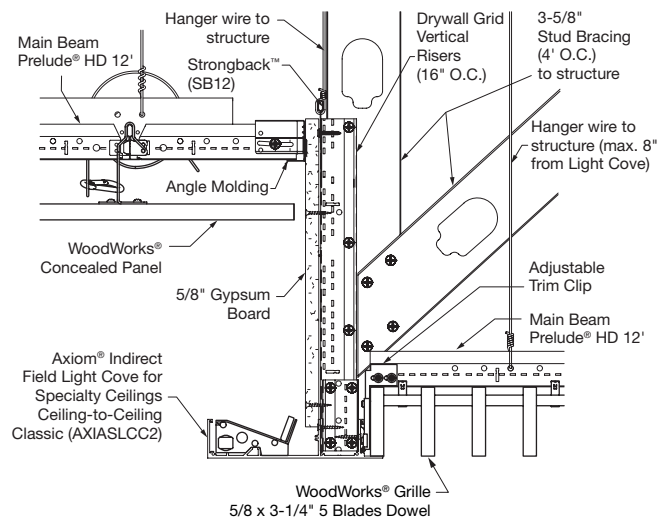

LIGHTING SOLUTIONS

AXIOM® Light Covers – Indirect Field

For Specialty Ceilings

Declare.

LOCATION DEPENDENT

DETAILS

TRIM & TRANSITIONS – Standard