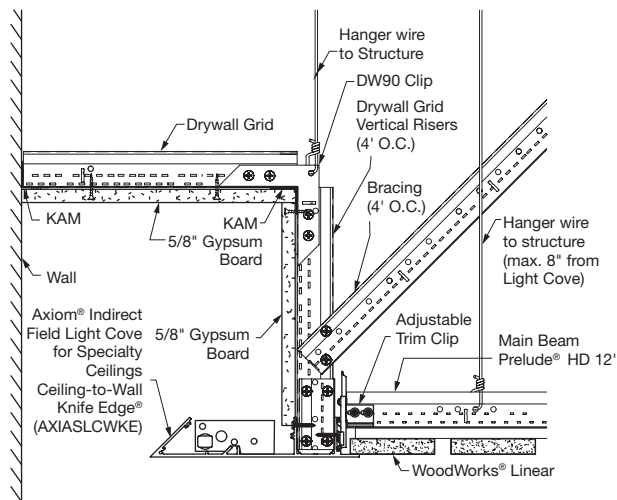

LIGHTING SOLUTIONS

AXIOM® Light Covers – Indirect Field

For Specialty Ceilings

Declare.

LOCATION DEPENDENT

DETAILS

TRIM & TRANSITIONS – Standard