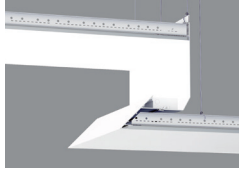

COMPATIBLE LIGHT FIXTURES

CovePerfekt™ by Axis Lighting

Outstanding Aesthetics

- No shadows. No bright spots. No color shifting.

Easy Specification

- Aim-free luminaire. No need for complex details. Less trade coordination.