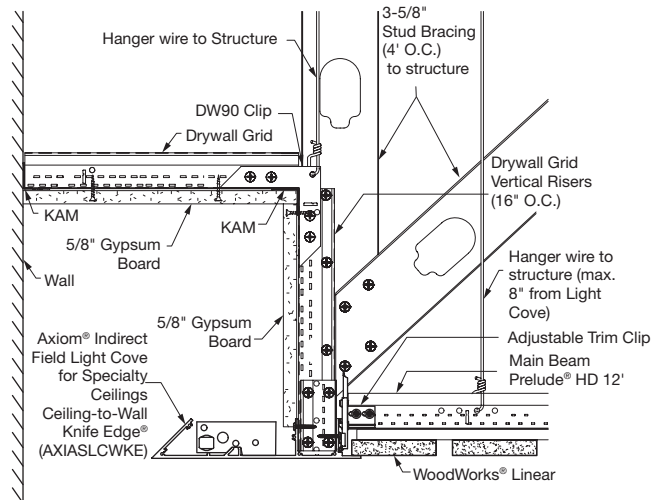

LIGHTING SOLUTIONS

AXIOM® Light Covers – Indirect Field

For Specialty Ceilings

Declare.

LOCATION DEPENDENT

DETAILS

TRIM & TRANSITIONS – Standard