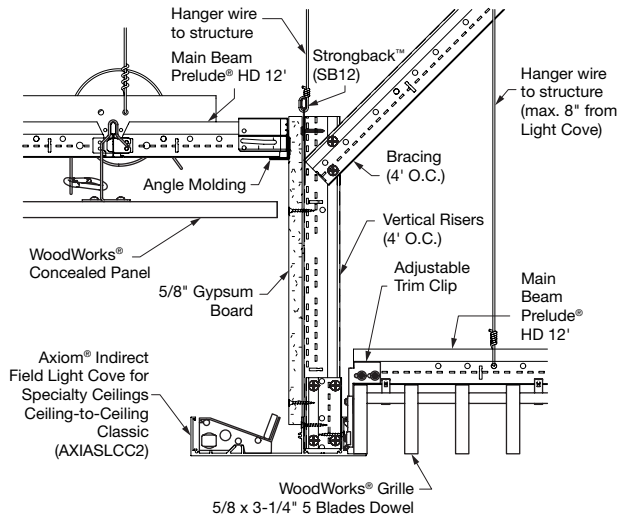

LIGHTING SOLUTIONS

AXIOM® Light Covers – Indirect Field

For Specialty Ceilings

Declare.

LOCATION DEPENDENT

DETAILS

TRIM & TRANSITIONS – Standard