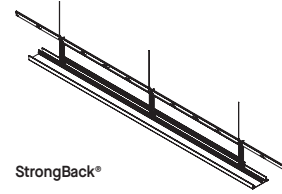

151220E 12' Knurled Angle Molding

DW90C 90° Drywall Angle Clip

SB12P StrongBack™ Support Hanger

DETAILS

Classic Ceiling-to-Ceiling

Knife Edge® Ceiling-to-Ceiling

NOTE: Elevations and shop drawings are required for the manufacturing of this product. Contact Armstrong Customer Service at 1 877 276 7876, select options 1-1-2 for quotation.

TRIM & TRANSITIONS – Standard

LIGHTING SOLUTIONS

AXIOM® Light Covers – Indirect Field

For Specialty Ceilings

Declare.

LOCATION DEPENDENT

DETAILS

TRIM & TRANSITIONS – Standard