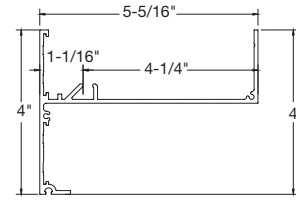

AXIFLCW4
Ceiling-to-Wall
Classic