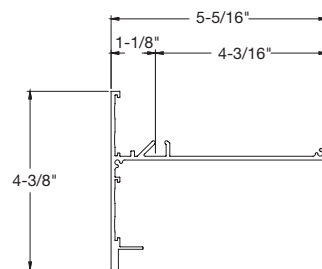

AXIFLCWKD
Ceiling-to-Wall
Drywall Knife Edge

AXIFLCC4VE
4" Vector -
Ceiling-to-Ceiling
for Vector® Panel
Installations

AXIFLCW4VE
4" Vector -
Ceiling-to-Wall
for Vector® Panel
Installations

AXIFLCKEVE
Ceiling-to-Ceiling,
Knife Edge for Vector
Panel Installation