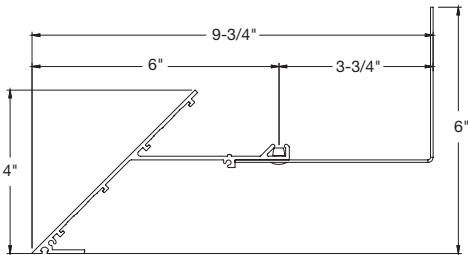

AXIFLCKE
Ceiling-to-Ceiling
Knife Edge®