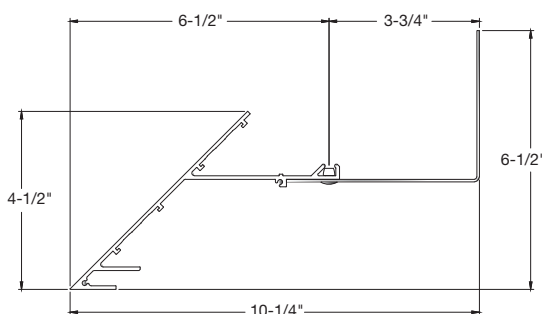

AXIFLCWKD
Ceiling-to-Wall
Drywall Knife Edge

AXIFLCC4VE
4" Vector -
Ceiling-to-Ceiling
for Vector® Panel
Installations

AXIFLCW4VE
4" Vector -
Ceiling-to-Wall
for Vector® Panel
Installations

AXIFLCKEVE
Ceiling-to-Ceiling,
Knife Edge for Vector
Panel Installation