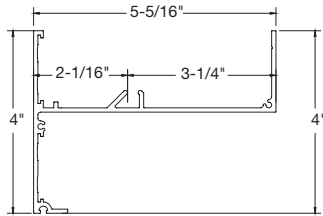

AXIOM® Light Covers – Indirect Field straight

LEED® WELL™ LBC

50% RECYCLED CONTENT

- energy management
- construction waste mgmt
- regional materials
- design for flexibility
- ALUMI-NUM
- EPD
- recyclable/producer resp.
- biobased materials
- recycled content

Calculate sustainability with Green Genie
armstrongceilings.com/greengenie

- sourcing of raw materials
- material ingredient reporting
- low emitting materials
- lighting quality
- acoustics

LOCATION DEPENDENT

EDGE DETAILS

AXIFLCC4
Ceiling-to-Ceiling
Classic