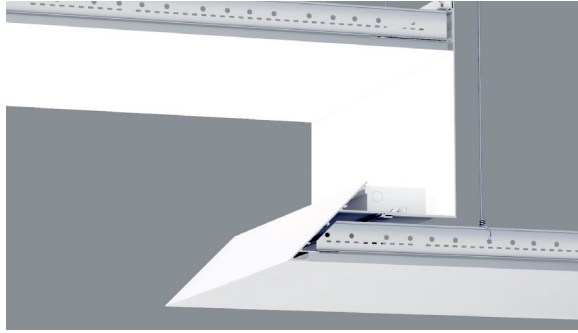

AXIOM® Light Covers – Indirect Field straight

LEED® WELL™ LBC

50% RECYCLED CONTENT

Calculate sustainability with Green Genie armstrongceilings.com/greengenie

energy management	construction waste mgmt	regional materials	design for flexibility	ALUMI-NUM	EPD	recyclable/ biobased materials	producer resp.	biobased materials	recycled content	sourcing of raw materials	material ingredient reporting	low emitting/ materials	lighting quality	acoustics
✓	✓	✓	✓	✓	✓	✓	✓	✓	✓	✓	✓	✓	✓	✓

LOCATION DEPENDENT

LIGHTING PARTNERS

Lighting and diffuser solutions are available through partner companies

1. **Outstanding Aesthetics**
2. No shadows. No bright spots. No color shifting.
3. **Easy Specification**
4. Aim-free luminaire. No need for complex details. Less trade coordination.
5. **Unparalleled Performance**
6. Twice the efficiency of other LED cove products.
   - Wide distribution using SurroundLite™ technology
7. **Worry-free Installation & Maintenance**
8. Foolproof keyed mounting. Up to 90% less labor.