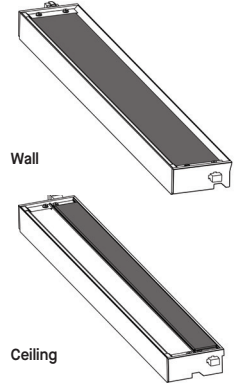

AXIOM® Light Covers – Indirect Field straight

LEED® WELL™ LBC

50% RECYCLED CONTENT

Calculate sustainability with Green Genie armstrongceilings.com/greengenie

energy management	construction waste mgmt	regional materials	design for flexibility	ALUMI-NUM	EPD	recyclable/ biobased materials	producer resp.	biobased materials	recycled content	sourcing of raw materials	material ingredient reporting	low emitting/ materials	lighting quality	acoustics
✓	✓	✓	✓	✓	✓	✓	✓	✓	✓	✓	✓	✓	✓	✓

LOCATION DEPENDENT

LIGHTING PARTNERS

Lighting and diffuser solutions are available through partner companies

1. **Outstanding Aesthetics**
2. No shadows. No bright spots. No color shifting.
3. **Easy Specification**
4. Aim-free luminaire. No need for complex details. Less trade coordination.
5. **Unparalleled Performance**
6. Twice the efficiency of other LED cove products.
   - Wide distribution using SurroundLite™ technology
7. **Worry-free Installation & Maintenance**
8. Foolproof keyed mounting. Up to 90% less labor.

For compatible lighting details, visit axislighting.com

vode ZipWave™ LED 707

Exceptional Performance

- Low, standard and high outputs available
- High output over 1200 LM/FT
- Customizable output and wattage options

Foolproof Installation

- Drop-in, tool-free installation with plug and play connections
- Runs 100' or more from one 120v power feed
- Section lengths in exact 1' (305mm) increments

For compatible lighting details, visit vode.com/zipwave-led-707

PHYSICAL DATA

Material
Commercial quality 3003 aluminum alloy

Surface Finish
Factory-applied baked polyester paint finish

Cleaning & Disinfecting
Cleaning and CDC-approved disinfecting options available on armstrongceilings.com/cleaning